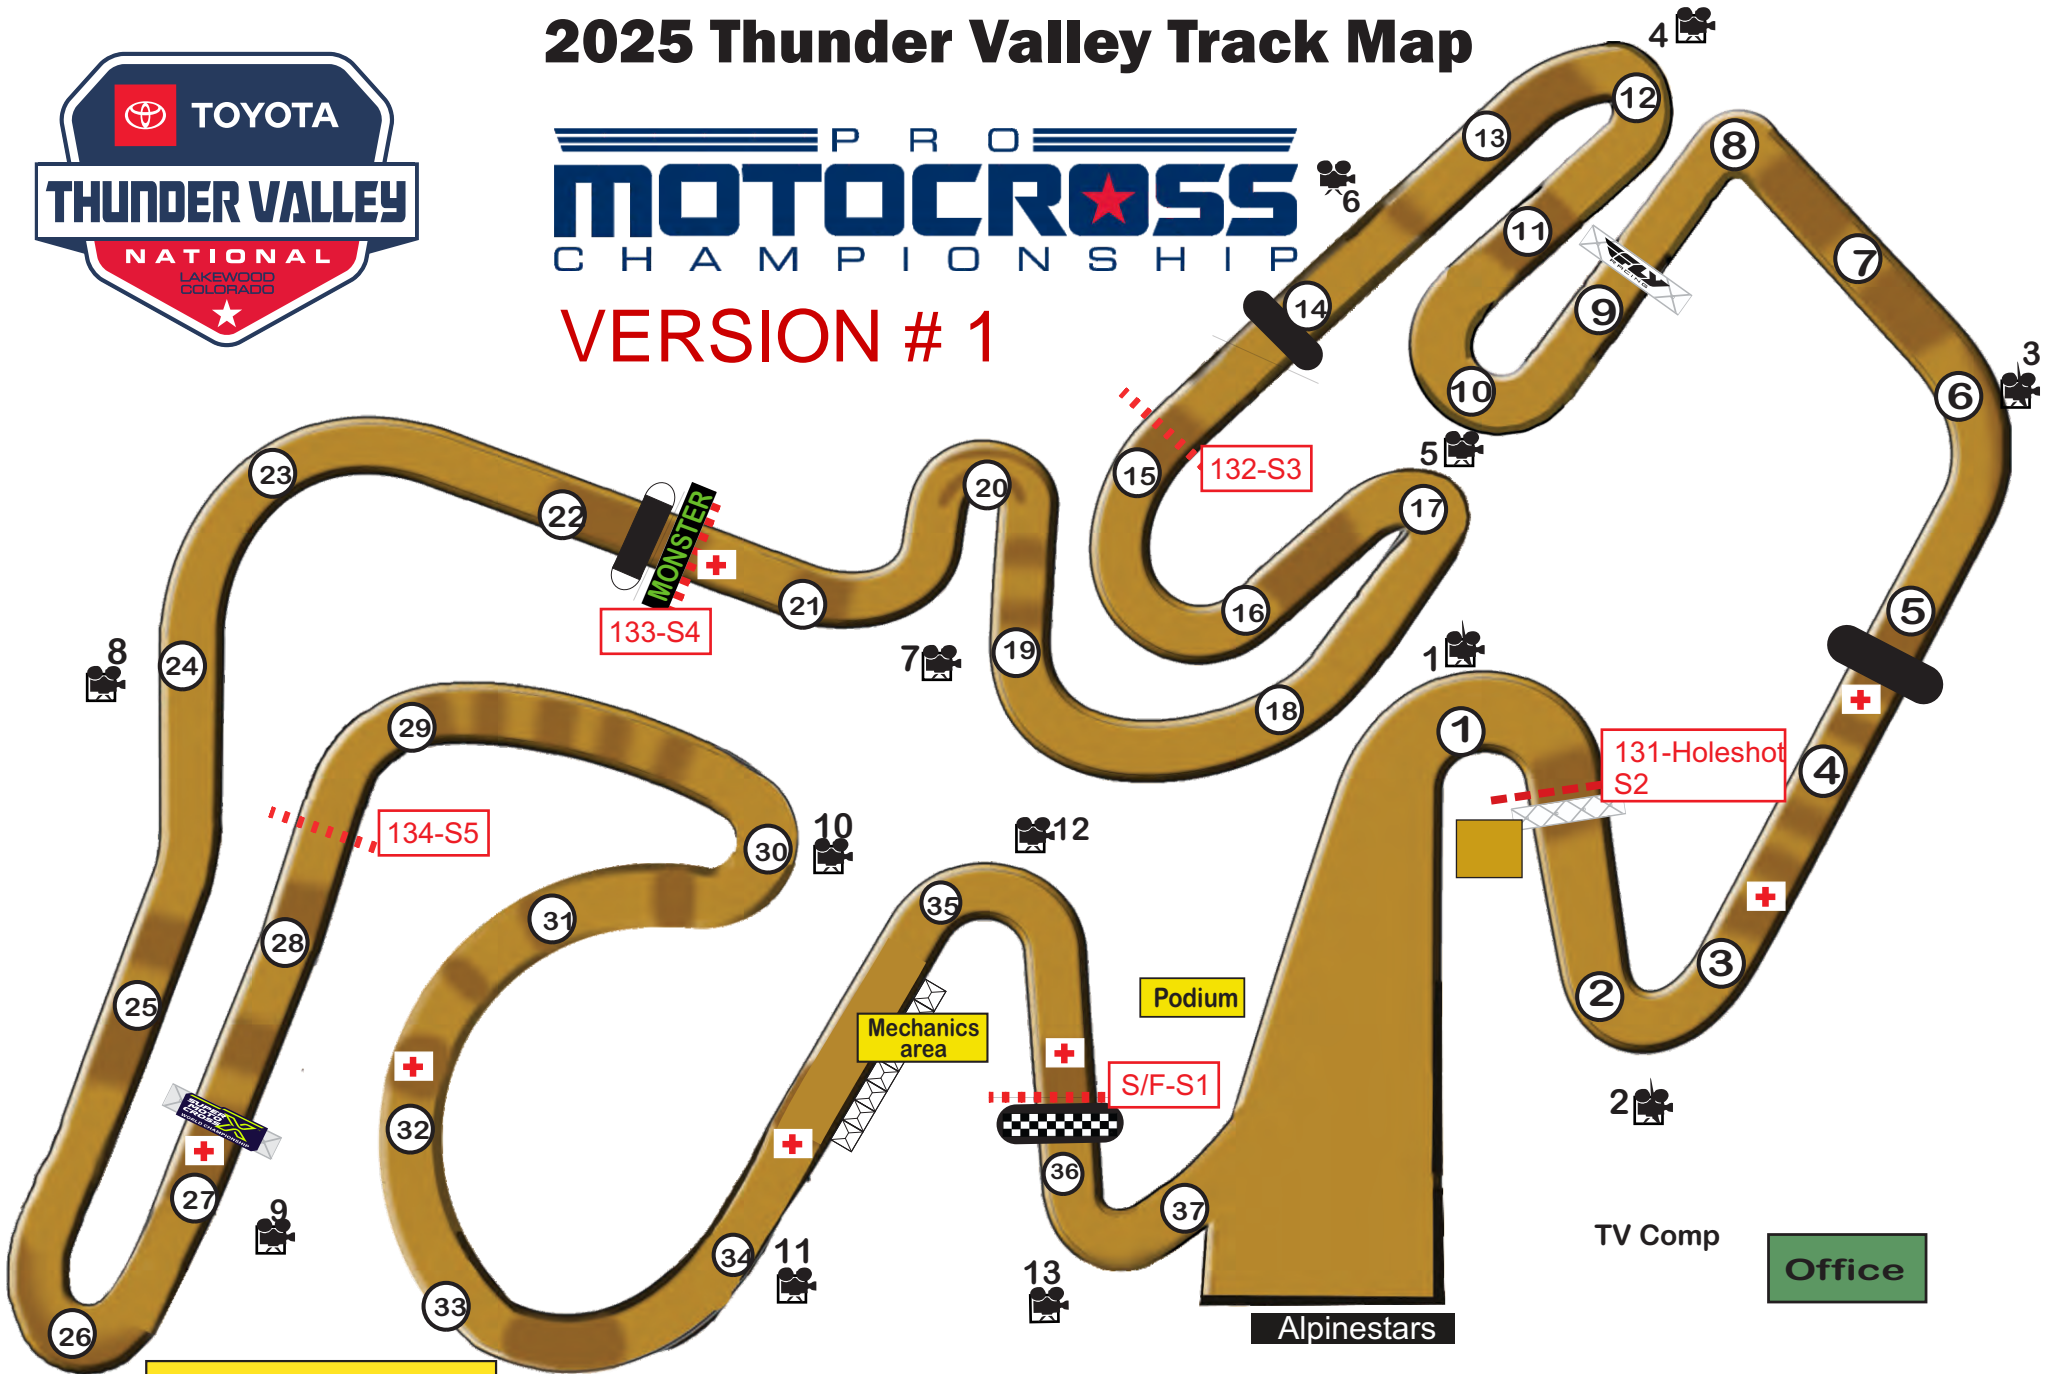

2025 Thunder Valley Track Map

PRO
MOTOCROSS
CHAMPIONSHIP

VERSION # 1

Track Length - 1.24 Miles
Elevation - 6182
Timing Loop
Safety Flag

Office

TV Comp

Paddock Entrance