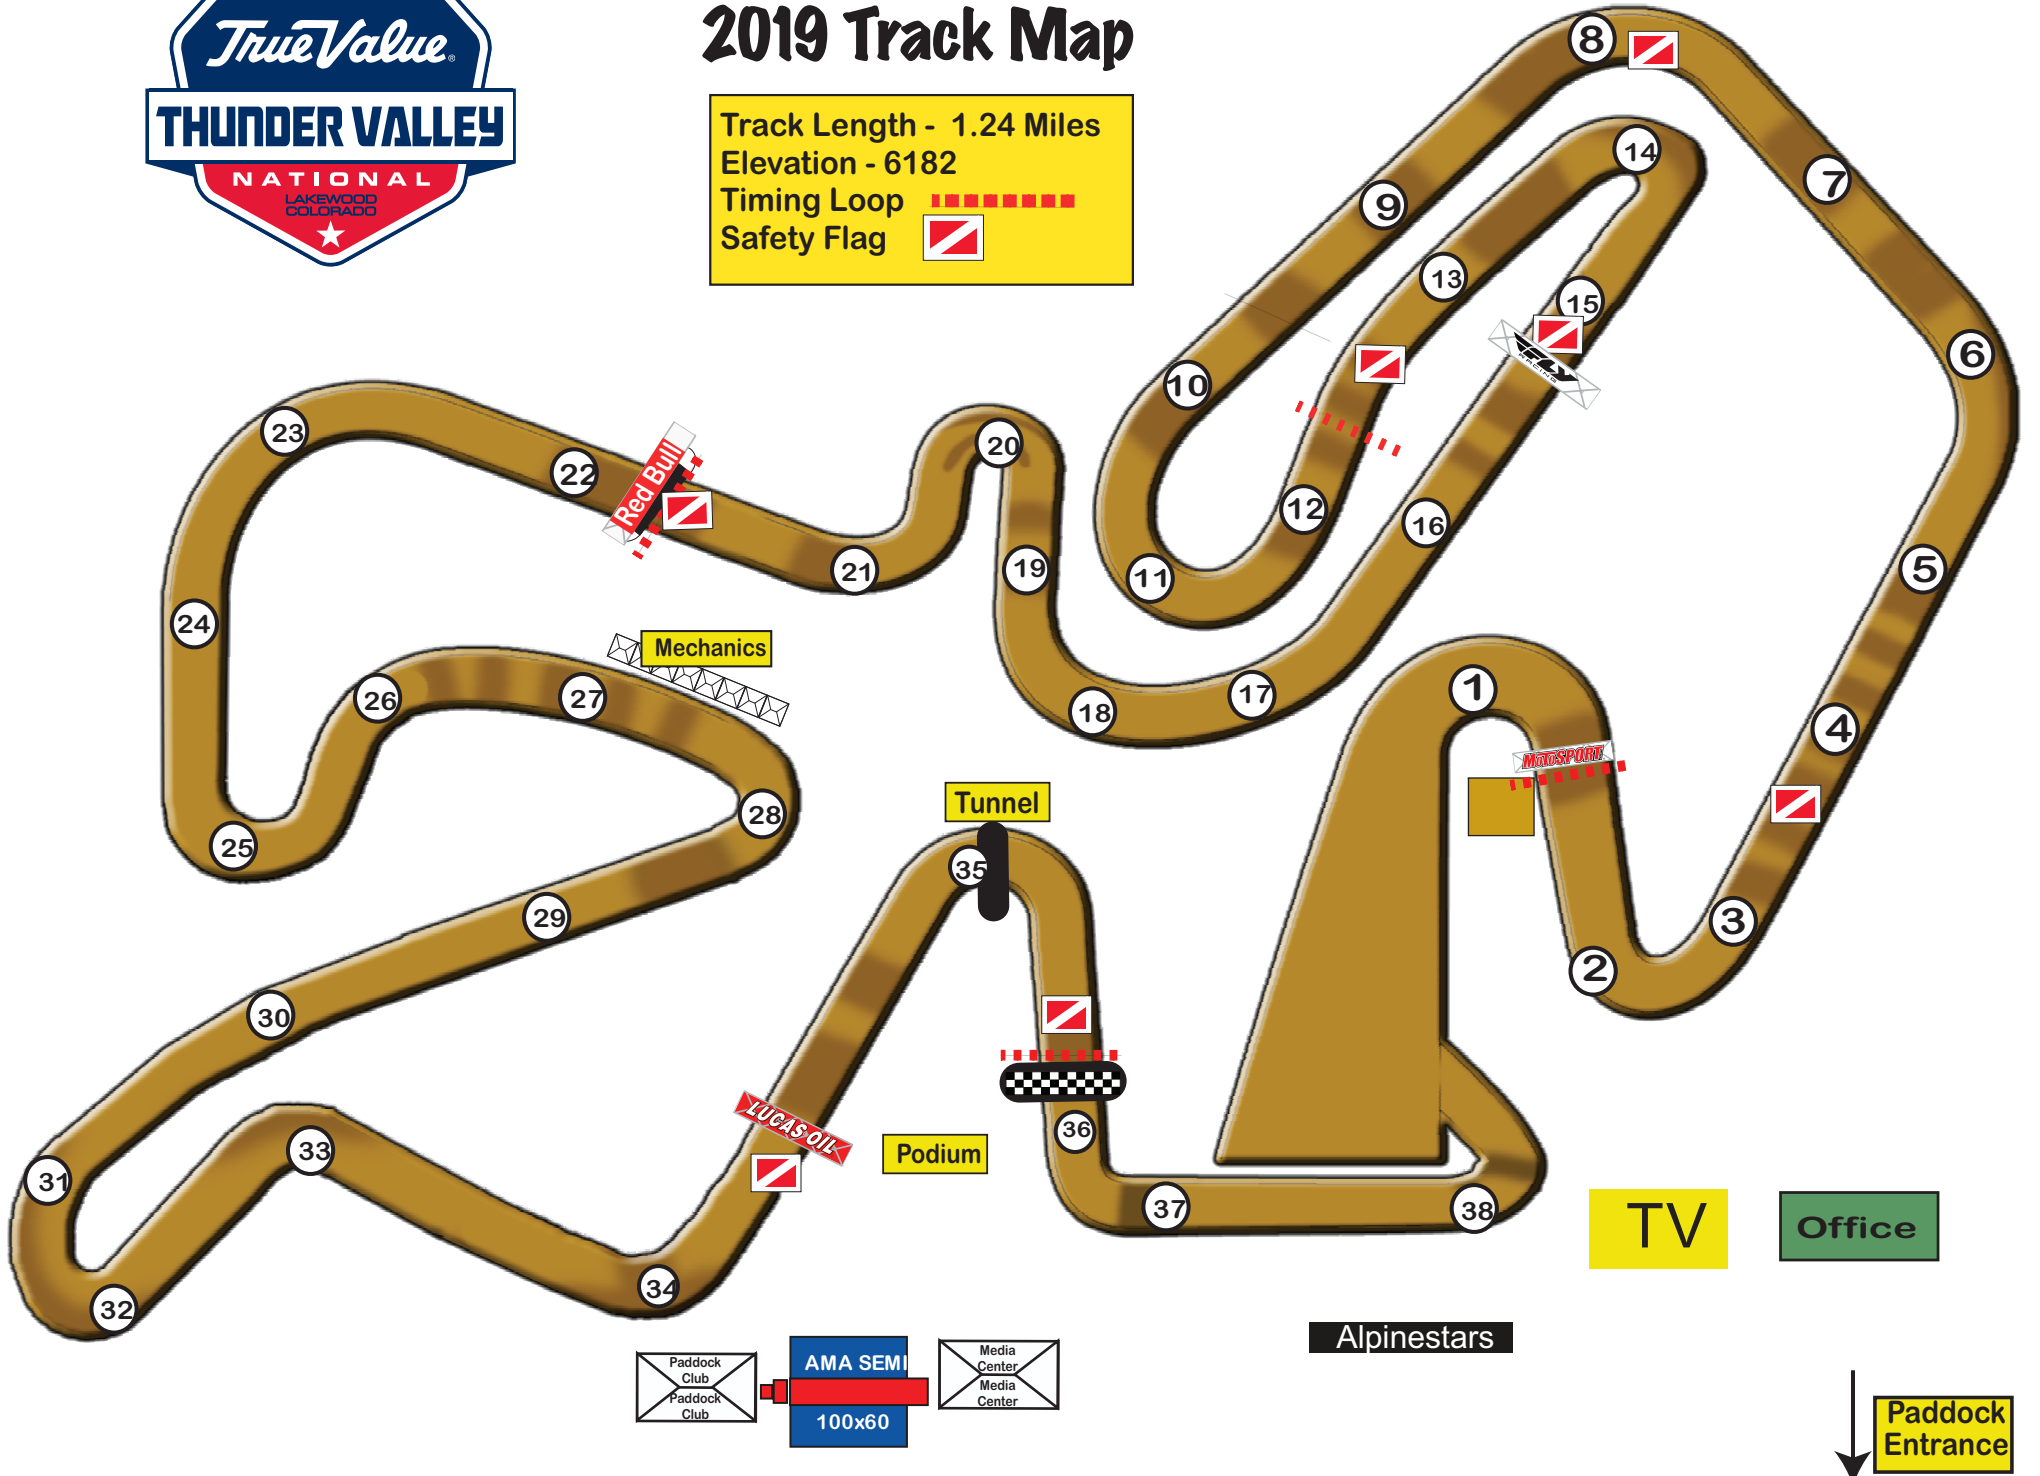

2019 Track Map

Track Length - 1.24 Miles
 Elevation - 6182
 Timing Loop
 Safety Flag

Alpinestars

Paddock Entrance