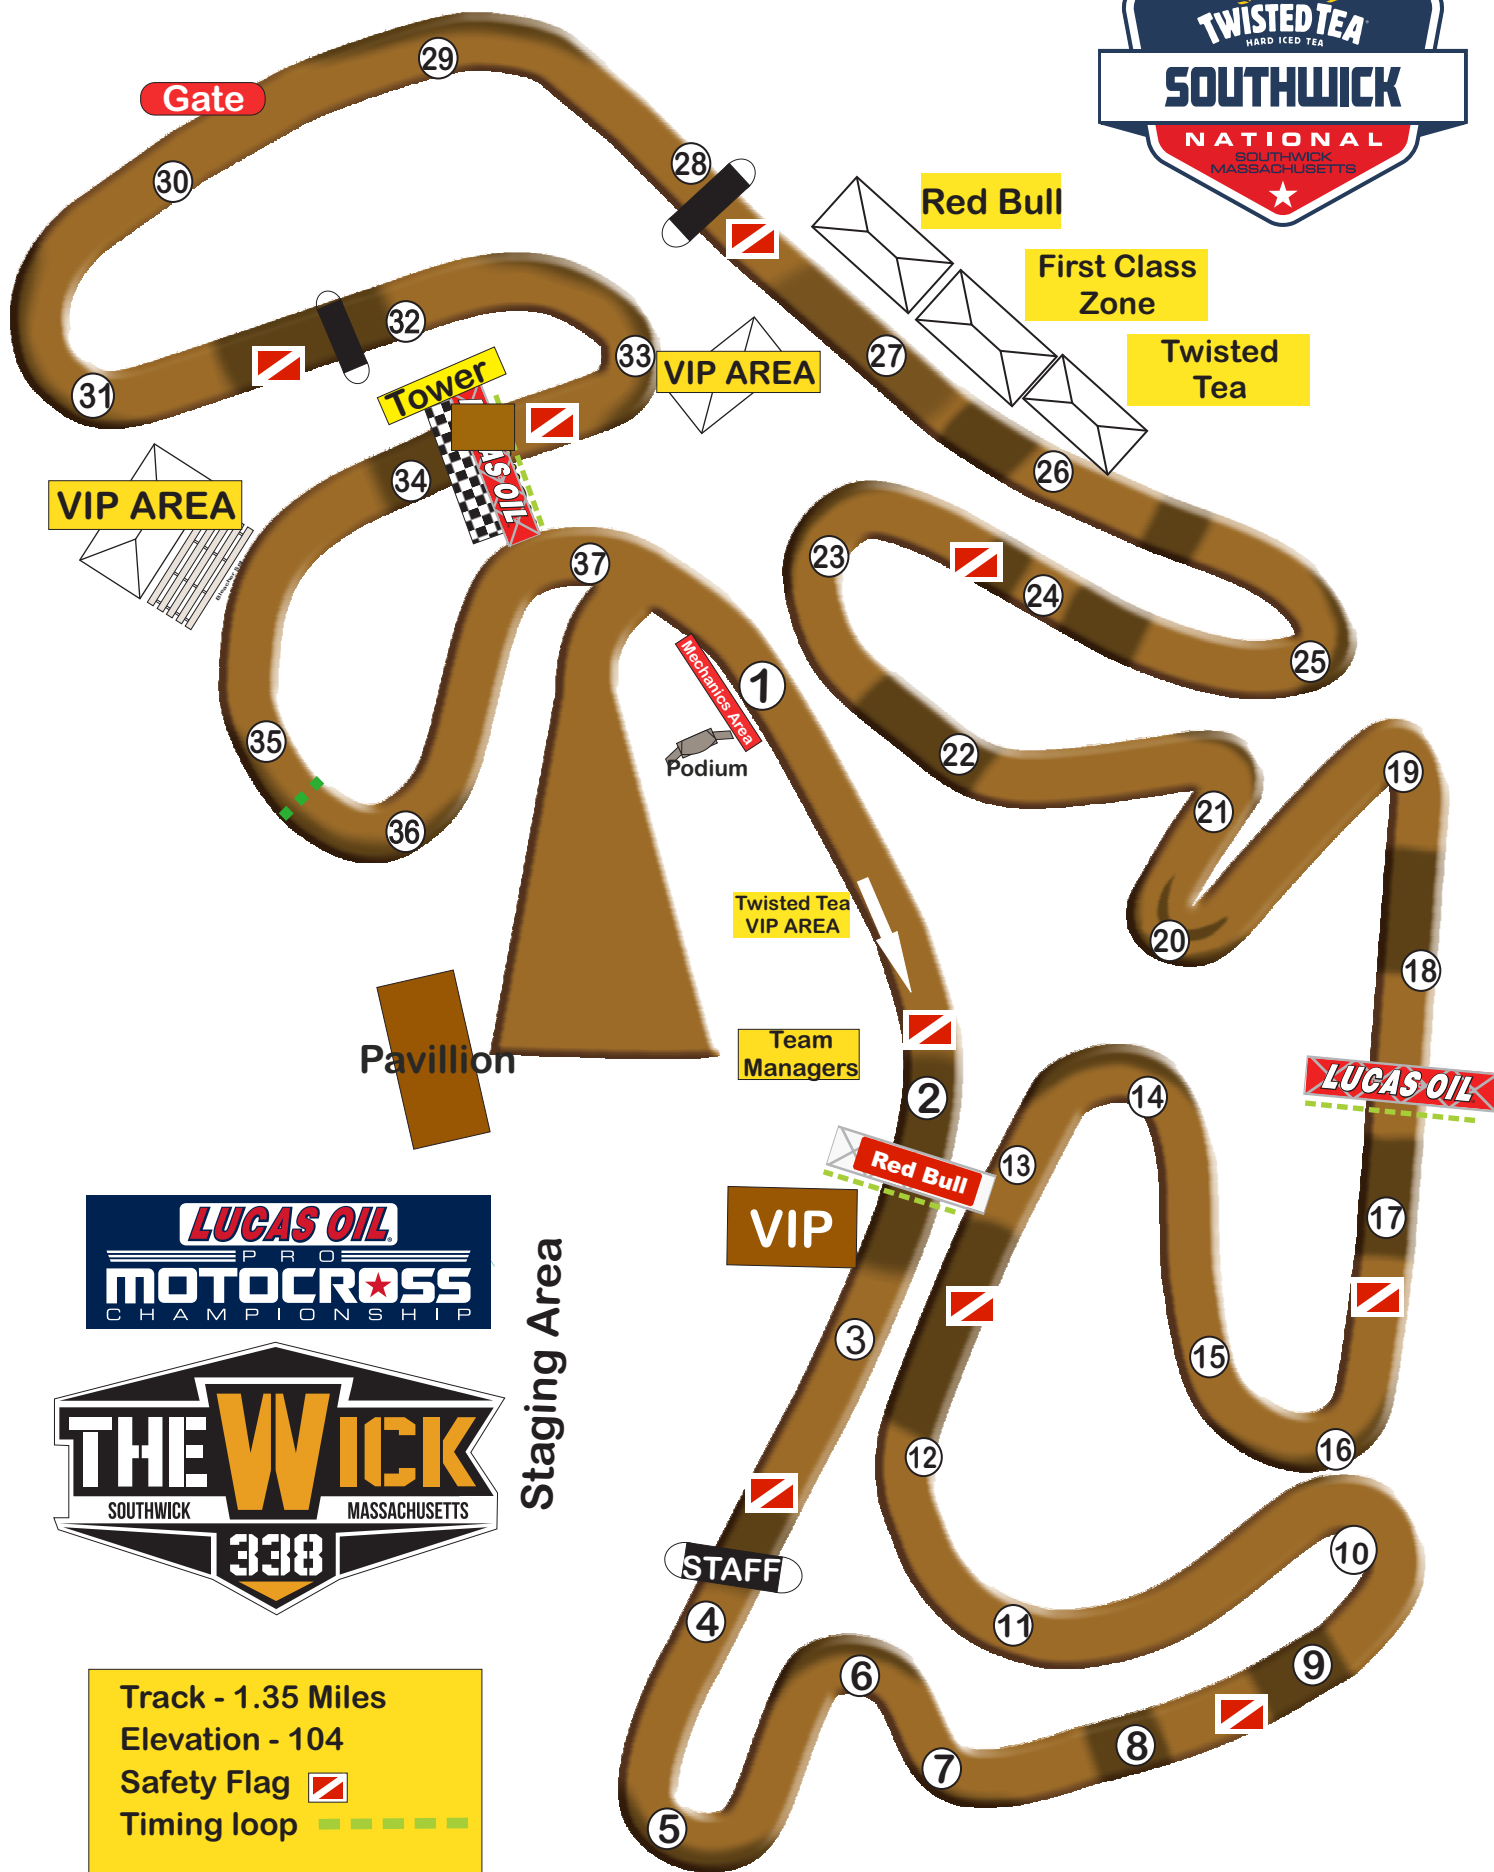

2021 MX338 TRACK MAP

Track - 1.35 Miles
Elevation - 104
Safety Flag 
Timing loop 